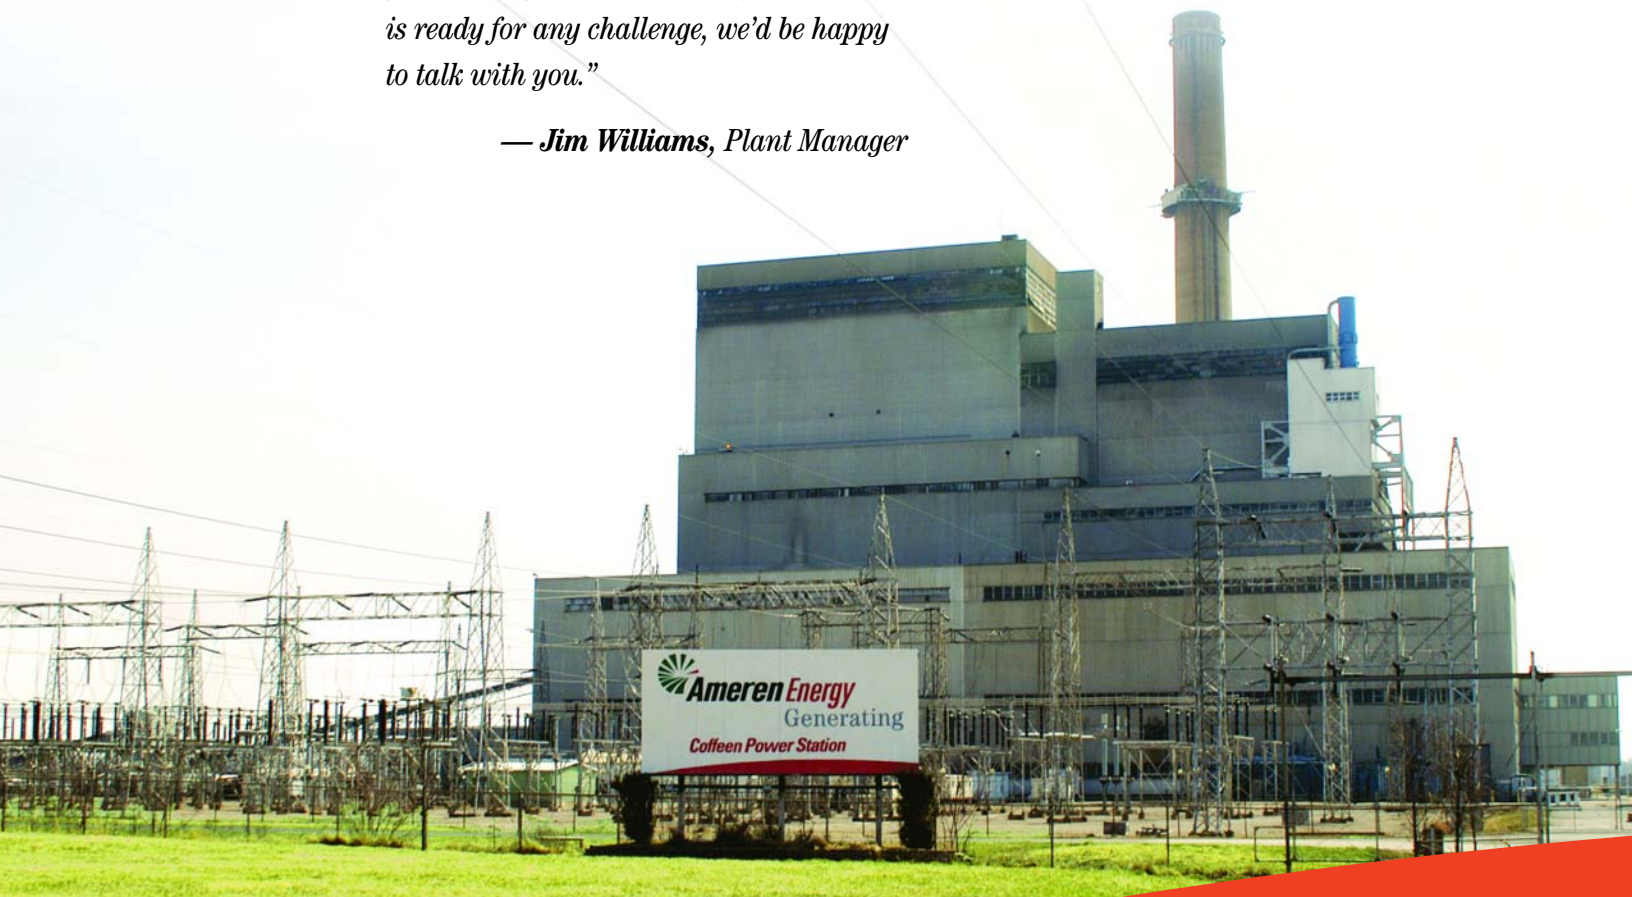

Coffeen Power Station

“At Coffeen Plant we like to think that there’s no job too big, no challenge too great, no obstacle we can’t overcome. Everyone here at Coffeen is determined to see this plant become one of the top performing coal-fired plants in the nation.

— Jim Williams, Plant Manager

The 950-megawatt Coffeen Power Station has two B&W universal pressure once through cyclone-fired boilers, each mated to a General Electric turbine generator set. Unit 1 went into service in 1967 and produces 360 megawatts. Unit 2 came online in 1972 and produces 590 megawatts. Both units utilize overfire air and Selective Catalytic Reduction systems for NOx removal.

Springfield

Coffeen

Effingham

St. Louis

Location

Coffeen Power Station is located in Montgomery County, Ill., approximately two miles south of the city of Coffeen. The plant is built next to a 1,200 acre, man-made cooling water lake, which is managed by the Illinois Department of Natural Resources. Coffeen Lake is known for excellent bass, catfish, and crappie fishing.