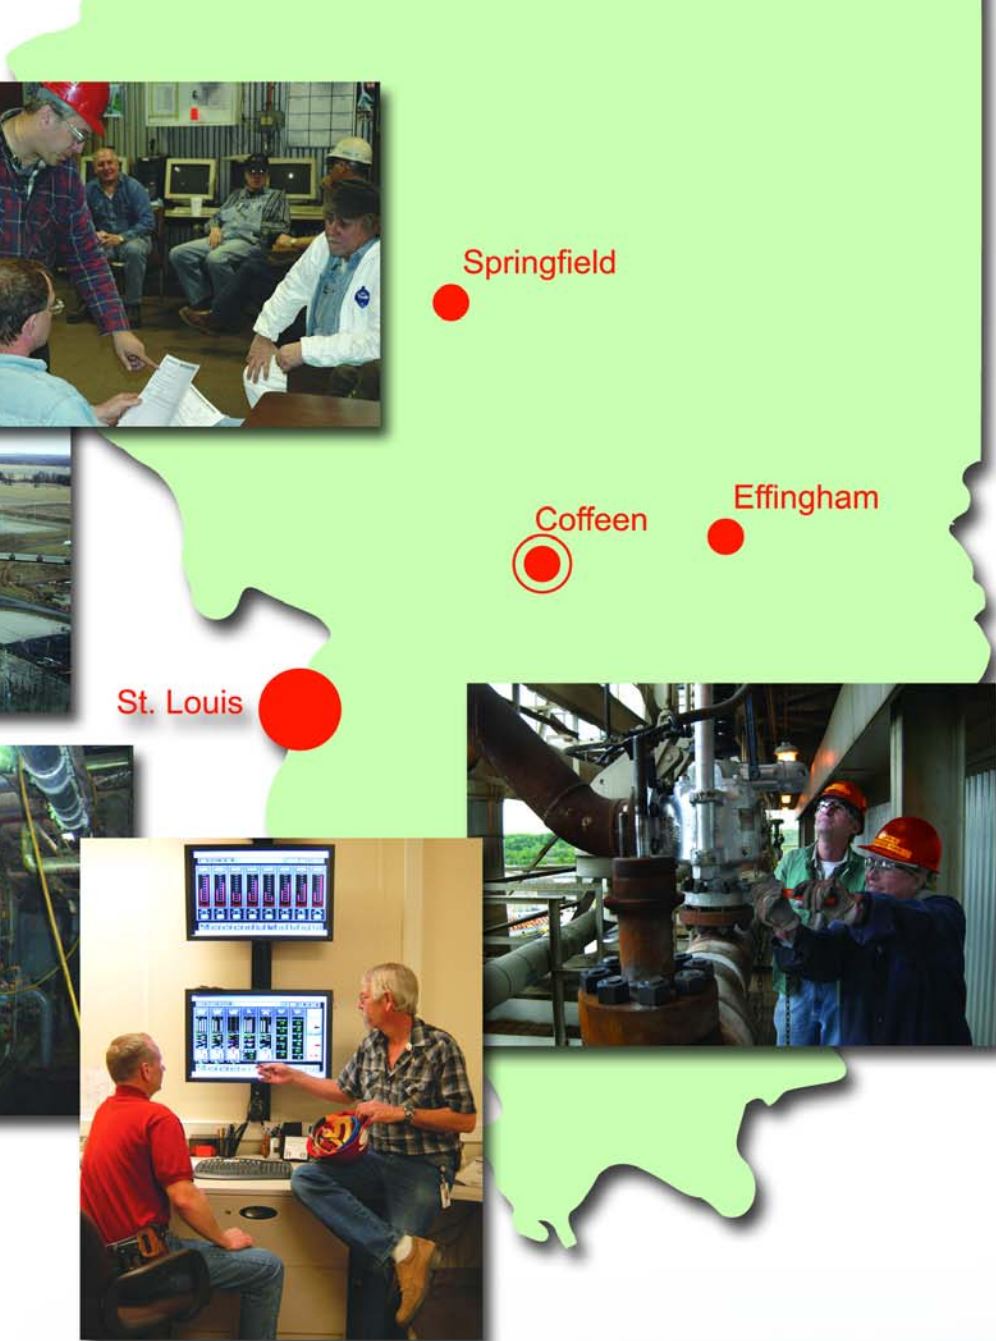

— Jim Williams, Plant Manager

The 950-megawatt Coffeen Power Station has two B&W universal pressure once through cyclone-fired boilers, each mated to a General Electric turbine generator set. Unit 1 went into service in 1967 and produces 360 megawatts. Unit 2 came online in 1972 and produces 590 megawatts. Both units utilize overfire air and Selective Catalytic Reduction systems for NOx removal.

Springfield

Coffeen

Effingham

St. Louis

Location

Coffeen Power Station is located in Montgomery County, Ill., approximately two miles south of the city of Coffeen. The plant is built next to a 1,200 acre, man-made cooling water lake, which is managed by the Illinois Department of Natural Resources. Coffeen Lake is known for excellent bass, catfish, and crappie fishing.

Coffeen, IL is:

- 70 miles from St. Louis, MO
- 60 miles from Springfield, IL
- 20 miles from Vandalia, IL
- 20 miles from Litchfield, IL

Lifestyle

Coffeen and Montgomery County offer an excellent quality of life, including: