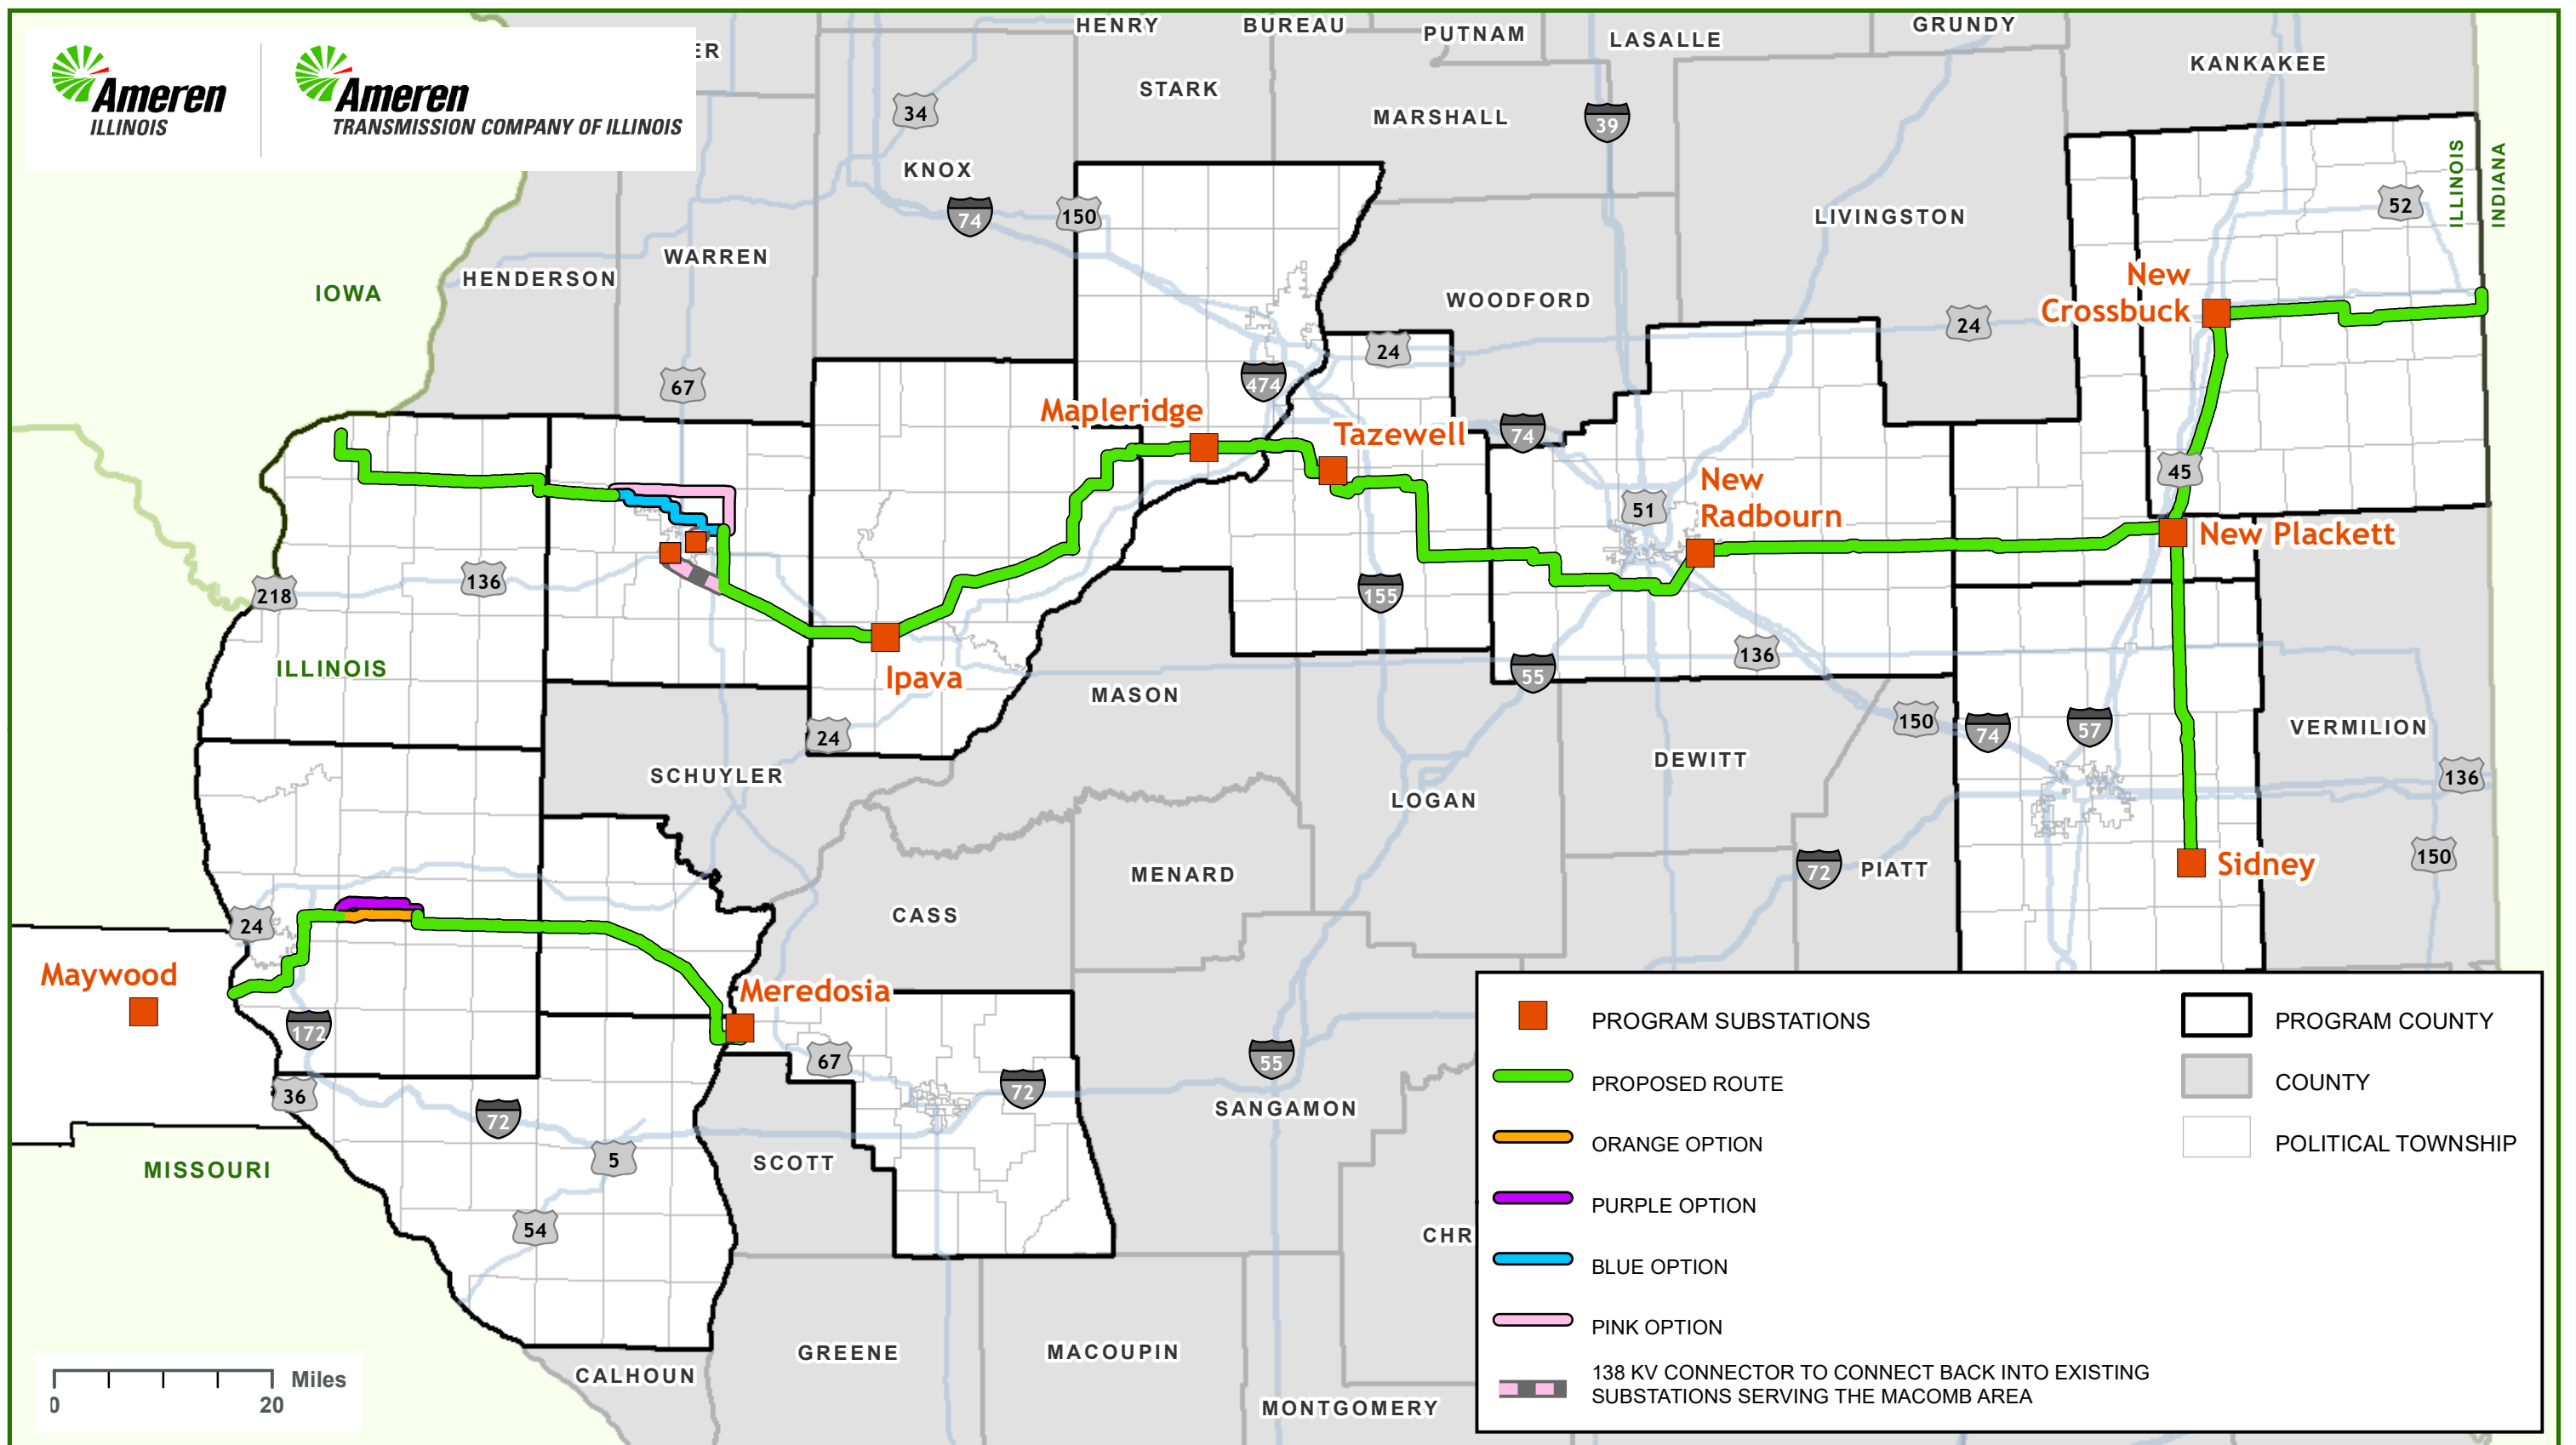

CENTRAL ILLINOIS GRID TRANSFORMATION PROGRAM

0 20 Miles