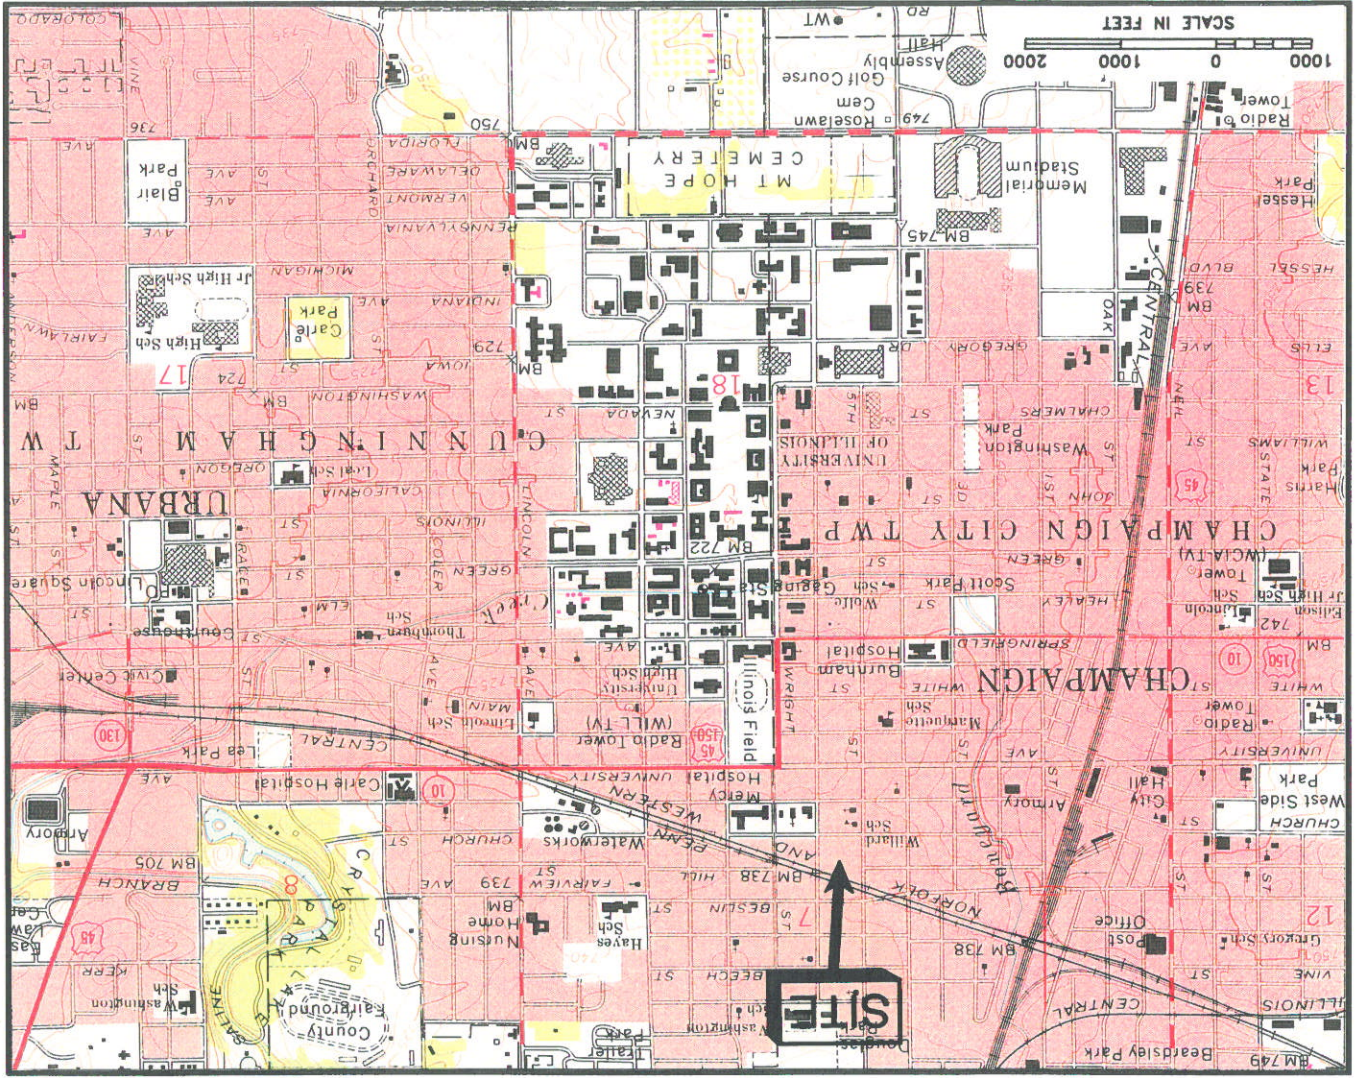

SITE LOCATION MAP

DATE: 2/24/00	REV: 0
CHKD:	APPD:
DWN: TMM	DES: SPB
PROJECT NO: 62400345	AMEREN IP CHAMPAIGN, ILLINOIS

SCALE IS VARIABLE

Modified from U.S. Geological Survey, Urbana, Illinois, quadrangle, Photorevised 1975.

AREA IN DETAIL

CHAMPAIGN COUNTY

ILLINOIS