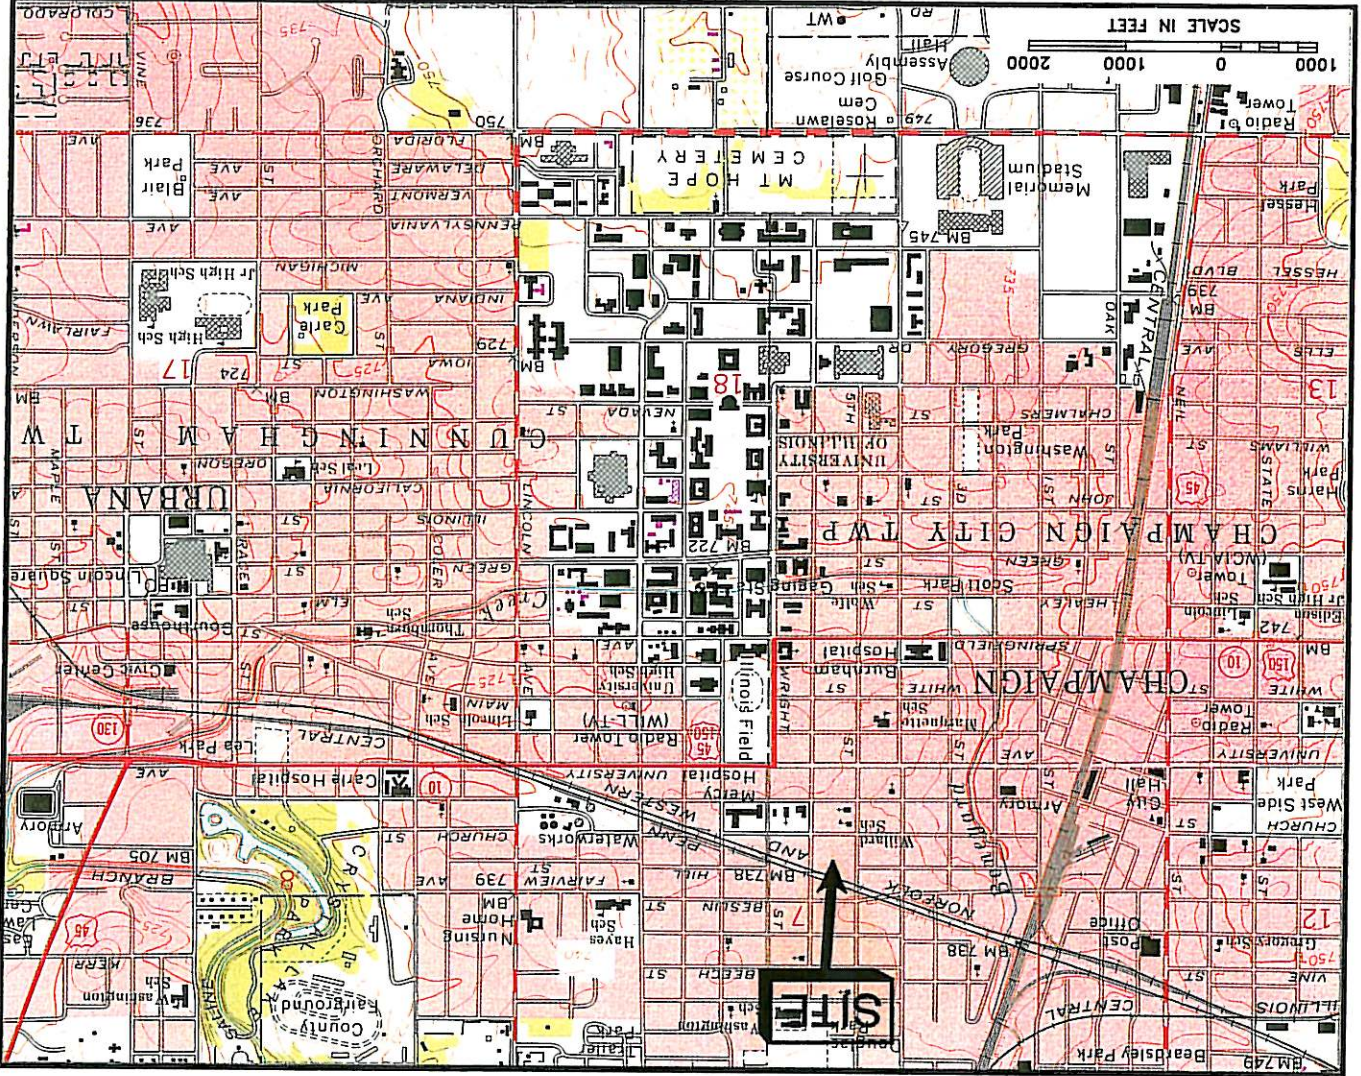

SITE LOCATION MAP

DATE: 2/24/00	REV: 0
CHKD:	APPD:
DWN: TMM	DSS: SPB
PROJECT NO.: 62403053	
AMEREN IP CHAMPAIGN, ILLINOIS	

SCALE IS VARIABLE

Modified from U.S. Geological Survey, Urbana, Illinois, quadrangle, Photorevised 1975.

AREA IN DETAIL

ILLINOIS

CHAMPAIGN COUNTY