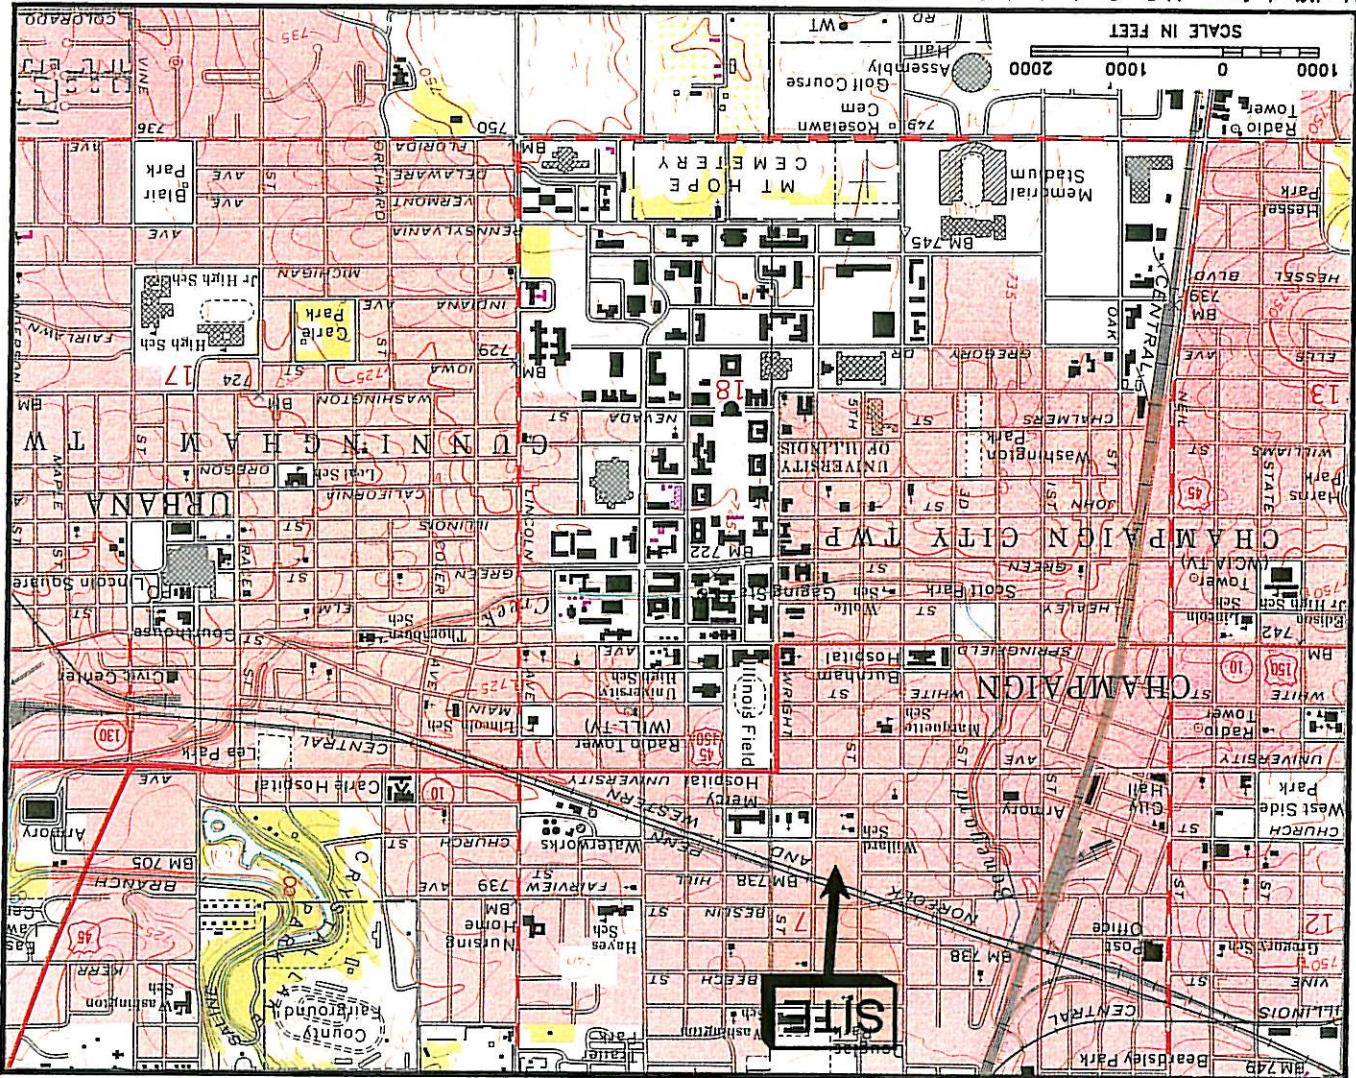

SITE LOCATION MAP

DATE: 2/24/00	REV.: 0
CHKD:	APPD:
DWN: TMM	DES: SPB
PROJECT NO.: 62403053	
AMEREN IP CHAMPAIGN, ILLINOIS	

SCALE IS VARIABLE

Modified from U.S. Geological Survey, Urbana, Illinois, quadrangle, Photorevised 1975.

AREA IN DETAIL

ILLINOIS

CHAMPAIGN COUNTY