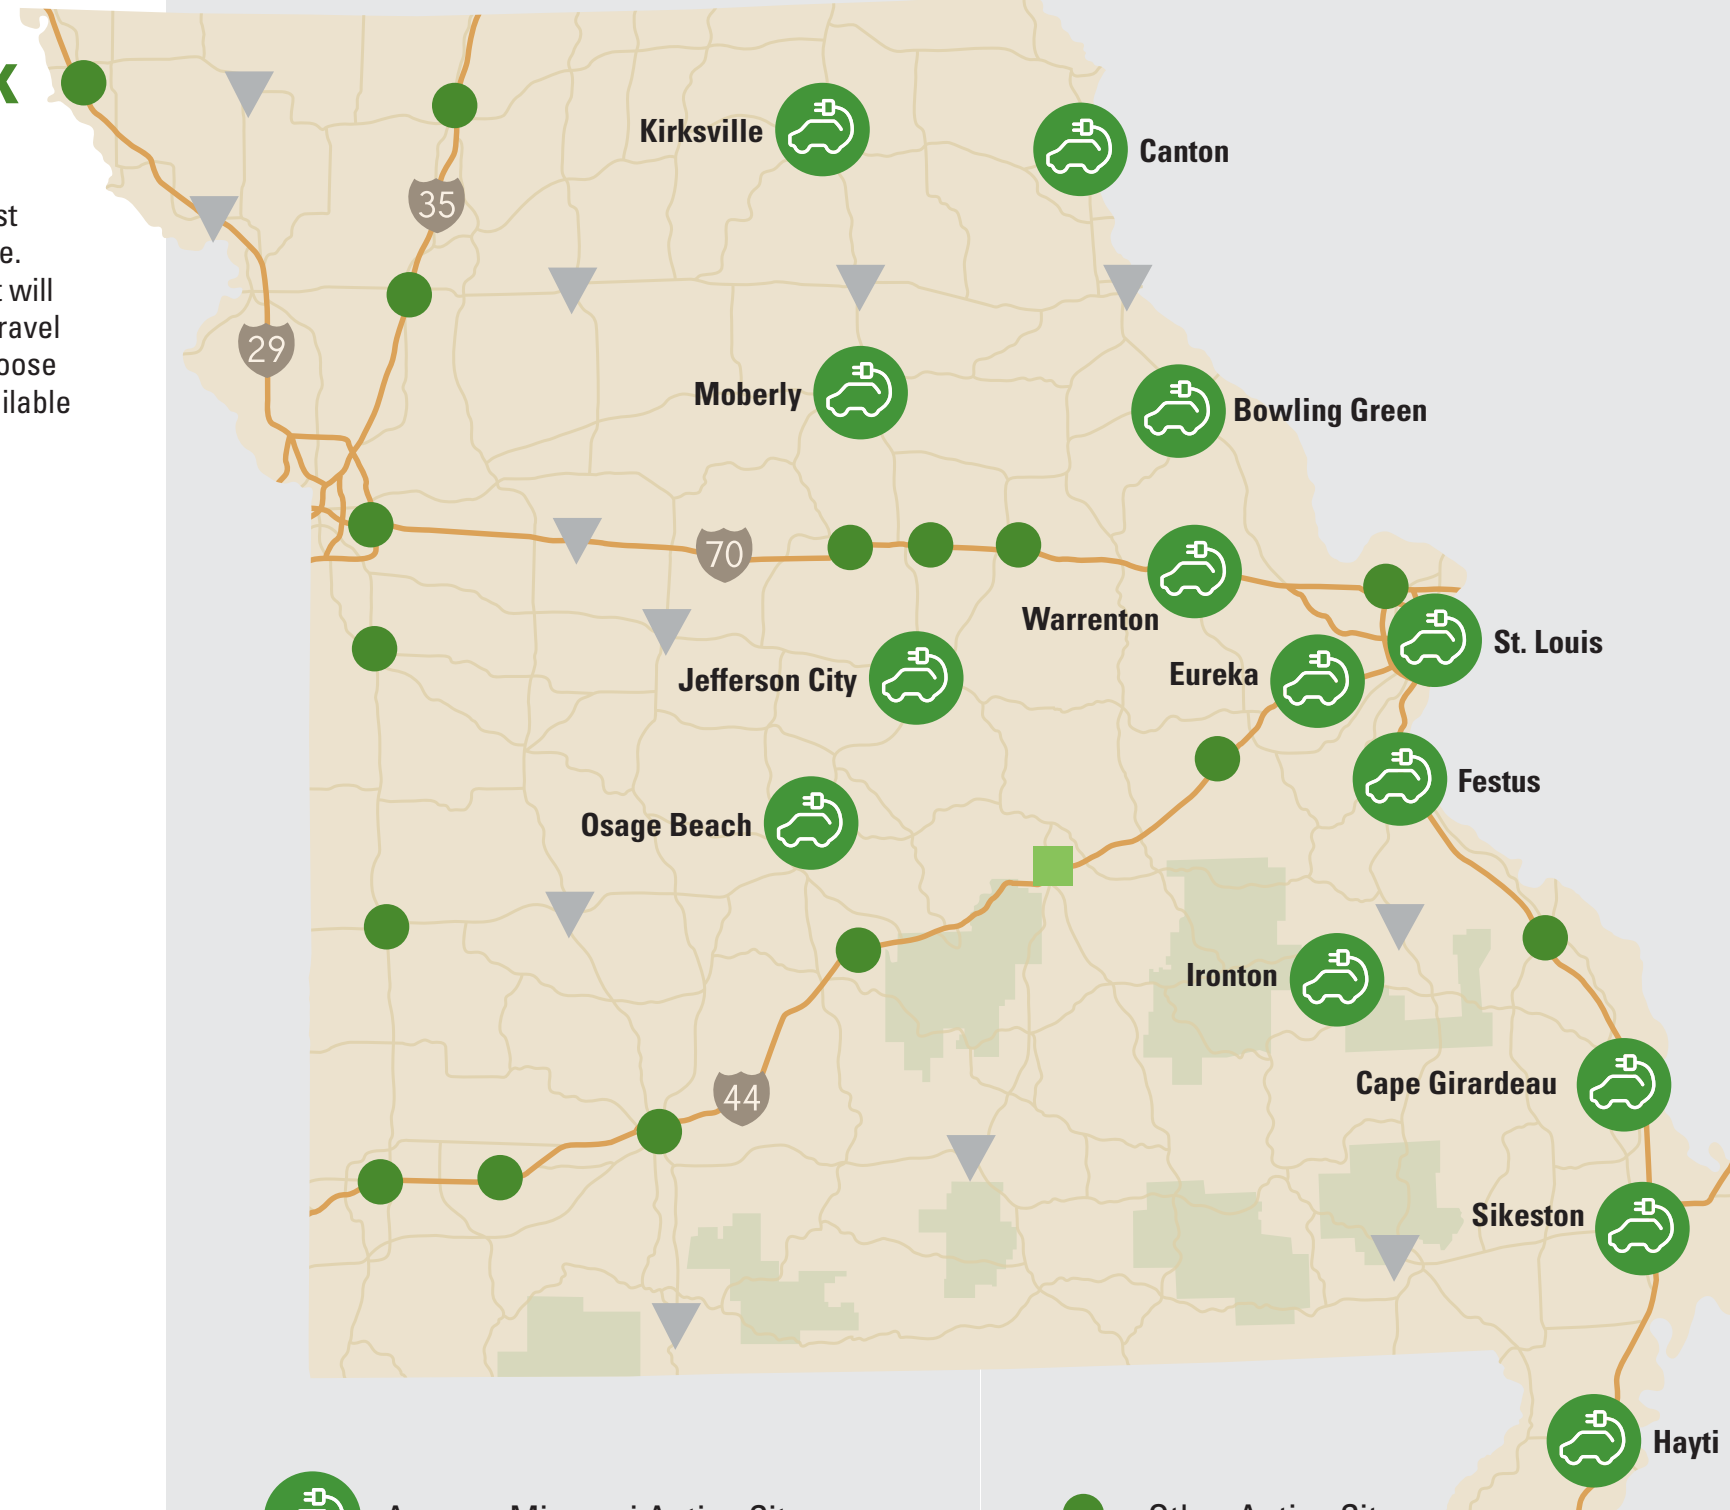

Missouri Fast Charging Network

Ameren Missouri is doing its part to fulfill Missouri's vision for electric vehicle (EV) fast charging stations throughout the entire state. The map shows the network of stations that will enable safe and convenient long-distance travel for EV owners and allow more drivers to choose electric for their next vehicle. Many are available today and more are coming soon!

Ameren Missouri Fast Charging Locations

Kirksville
Ayerco
2214 N Baltimore St.

Moberly
Fastlane
600 US-24

Jefferson City
Courtyard by Marriott
610 Bolivar Street

Osage Beach
Dierbergs
4655 Osage Beach Pkwy

Ameren Missouri Active Sites

Other Active Sites

Other Planned Sites 2022

Other Planned Sites

Canton
Ayerco
1702 Oak St.

Bowling Green
Ayerco
18048 MO-161

Warrenton
Schnucks
499 E. Veterans Memorial Pkwy.

St. Louis
Lumiere
999 N 2nd St.

Eureka
Schnucks
245 E. Fifth Street

Festus
Schnucks
1181 Gannon Plaza

Ironton
Save A Lot
1370 N Highway 21

Cape Girardeau
Schnucks
19 S Kingshighway

Sikeston
Break Time
2823 E Malone Ave

Hayti
Hayti Travel Center A
1200 E. Washington